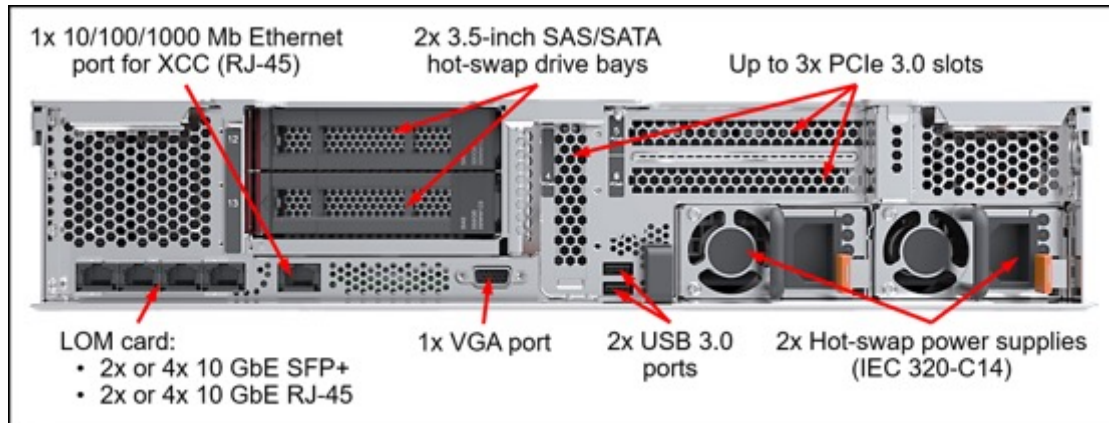

VX5520

Attribute	Specification
Processor	Up to 2x Intel Xeon Bronze, Silver, Gold, or Platinum Gen 2 processors
Memory	Up to 24 DIMM slots
Memory capacity	Up to 3 TB
Drive bays	12x or 14x 3.5-inch SAS/SATA hot-swap