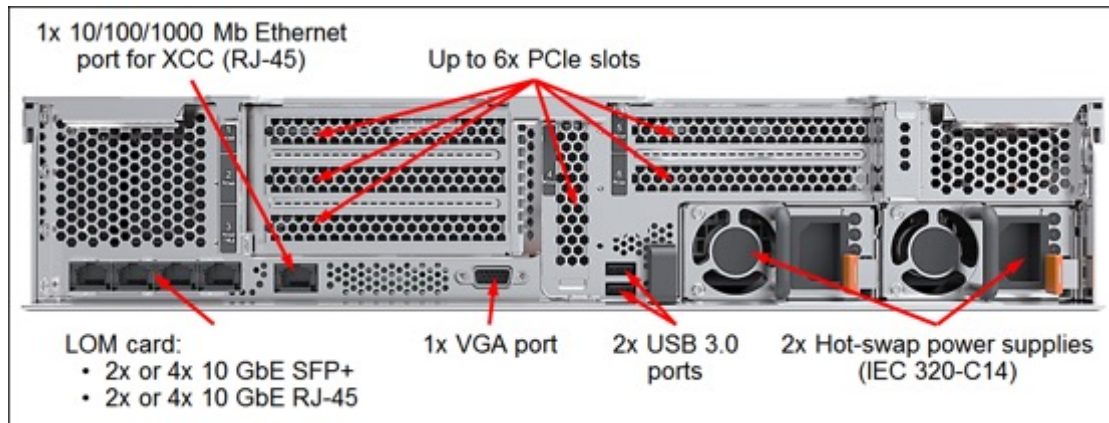

VX3520-G

Attribute	Specification
Processor	2x Intel Xeon Bronze, Silver, Gold, or Platinum Gen 2 processors
Memory	Up to 24 DIMM slots
Memory capacity	Up to 3 TB
Drive bays	16x 2.5-inch SAS/SATA hot-swap
GPU adapters	- Up to 2x Tesla M10, M60, MI25, or V340 - Up to 3x Quadro P620 or Tesla P4000, V100 - Up to 5x Tesla T4