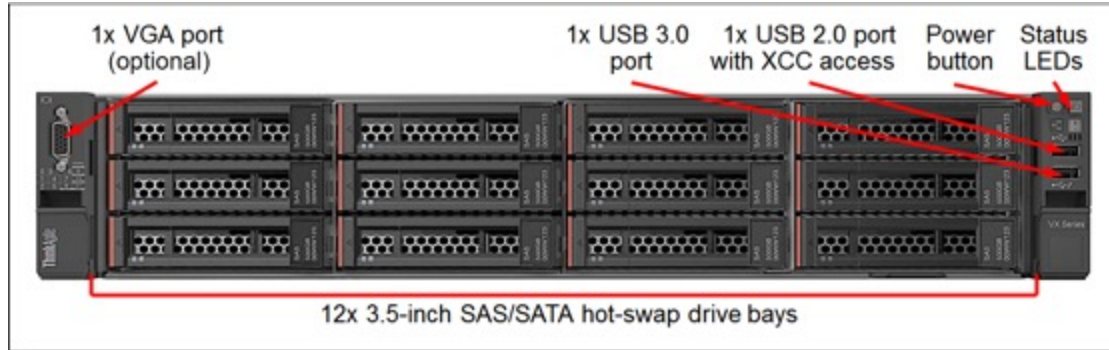

VX5520

Attribute	Specification
Processor	Up to 2x Intel Xeon Bronze, Silver, Gold, or Platinum Gen 2 processors
Memory	Up to 24 DIMM slots
Memory capacity	Up to 3 TB
Drive bays	12x or 14x 3.5-inch SAS/SATA hot-swap