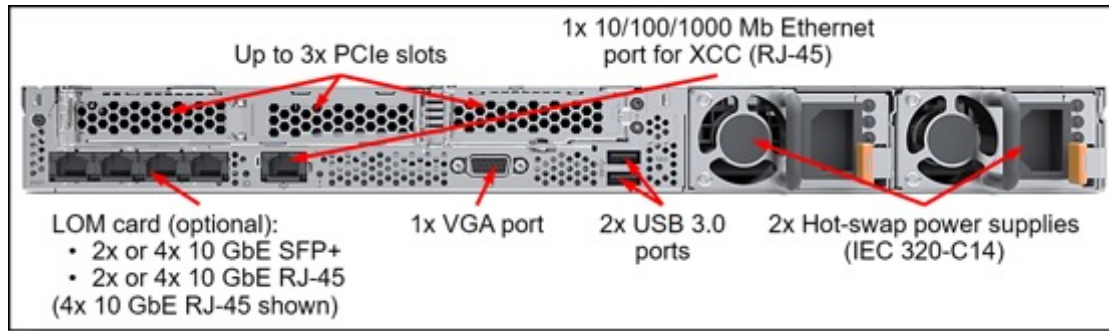

VX7320-N

Attribute	Specification
Processor	2x Intel Xeon Bronze, Silver, Gold, or Platinum Gen 2 processors
Memory	Up to 24 DIMM slots
Memory capacity	Up to 3 TB
Drive bays	10x 2.5-inch U.2 NVMe hot-swap