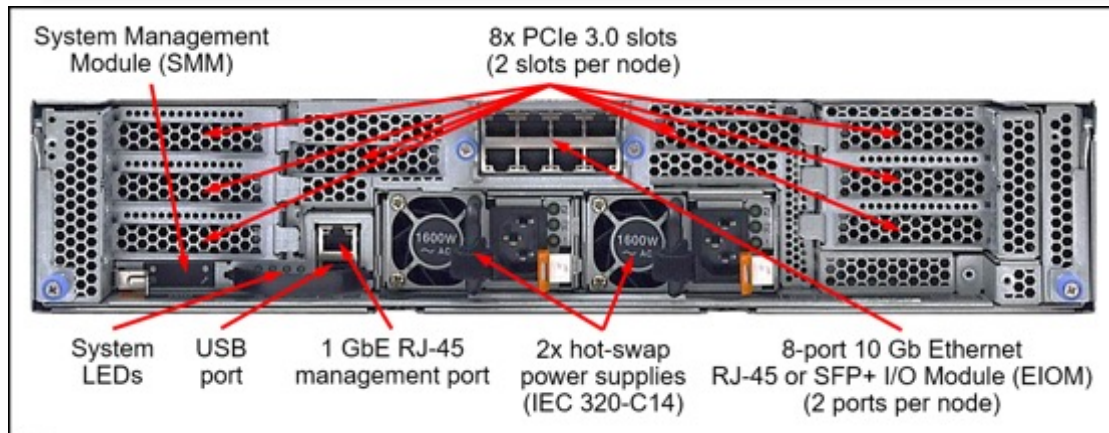

VX3720

Attribute	Specification (Per Node)
Processor	Up to 2x Intel Xeon Bronze, Silver, Gold, or Platinum Gen 2 processors
Memory	Up to 12 DIMM slots
Memory capacity	Up to 768 GB
Drive bays	4x 2.5-inch SAS/SATA and 2x 2.5-inch AnyBay hot-swap