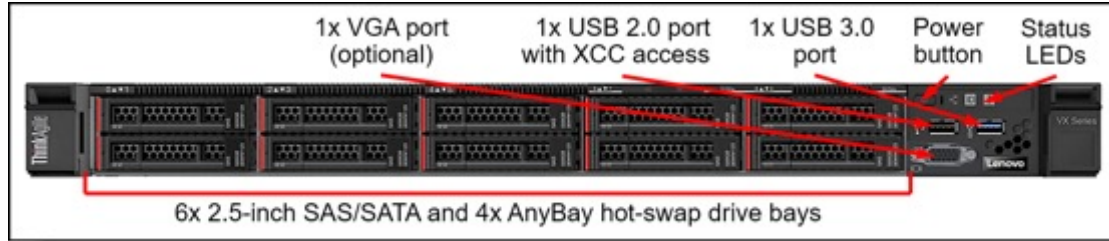

VX3320

Attribute	Specification
Processor	Up to 2x Intel Xeon Bronze, Silver, Gold, or Platinum Gen 2 processors
Memory	Up to 24 DIMM slots
Memory capacity	Up to 3 TB
Drive bays	6x 2.5-inch SAS/SATA and 4x 2.5-inch AnyBay hot-swap