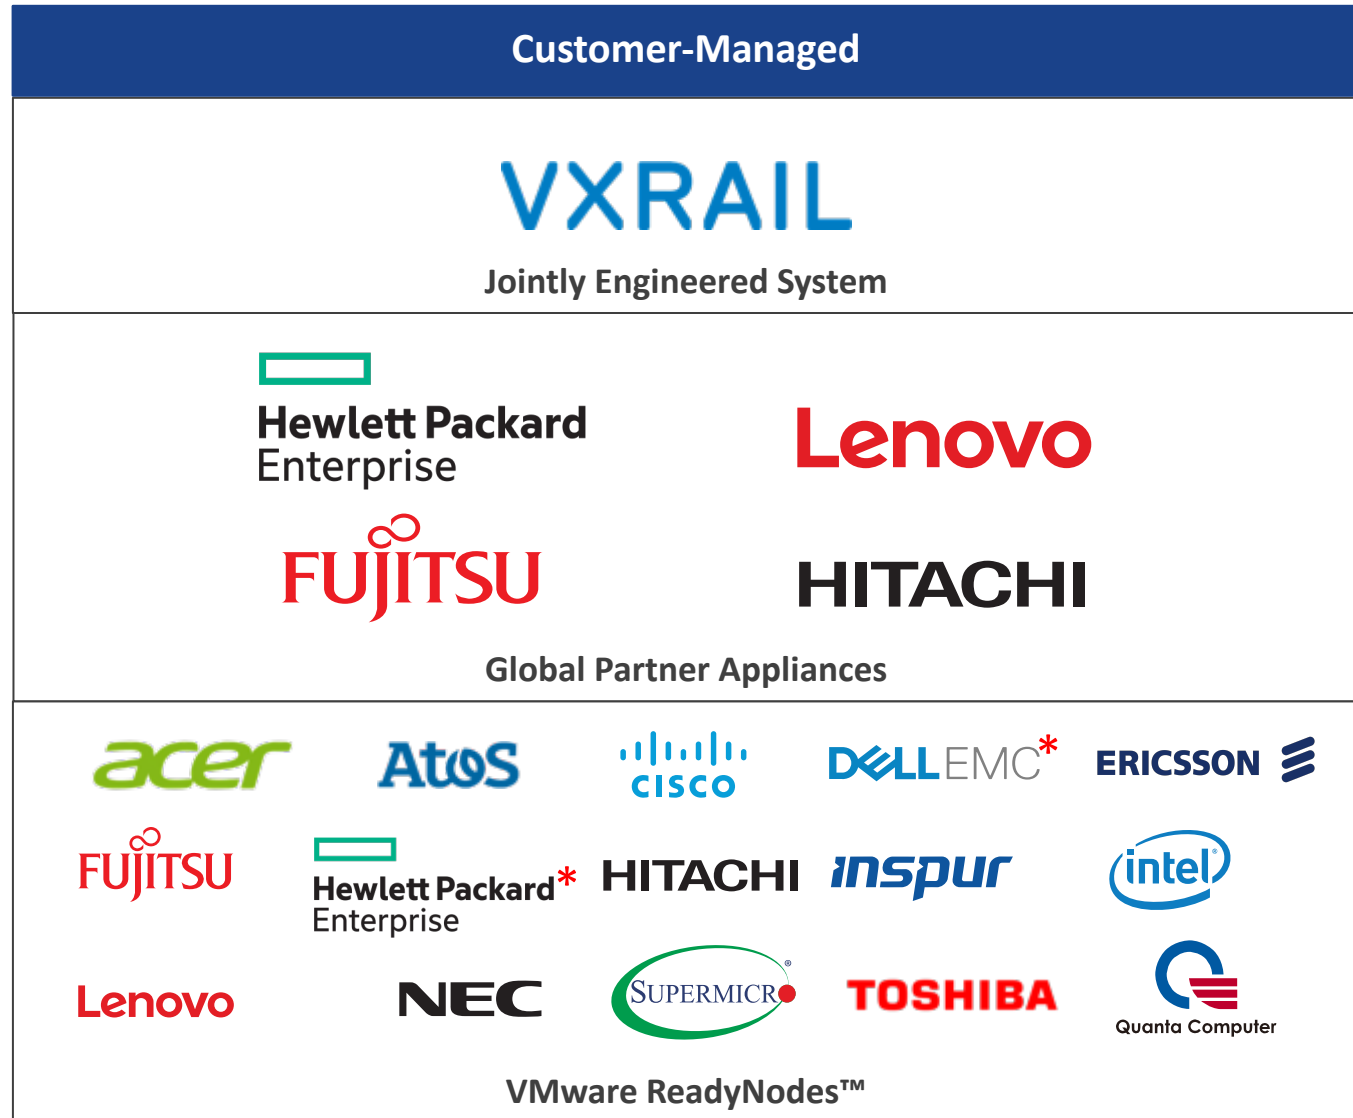

We Offer the Largest Ecosystem for Customer Choice

*Includes composable infrastructure