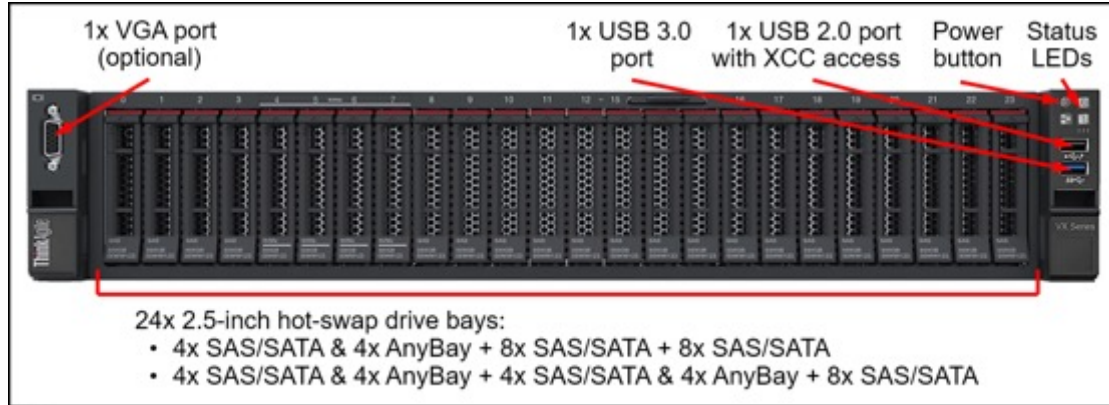

VX7520

Attribute	Specification (Per Node)
Processor	2x Intel Xeon Bronze, Silver, Gold, or Platinum Gen 2 processors
Memory	Up to 24 DIMM slots
Memory capacity	Up to 3 TB
Drive bays	• 20x 2.5-inch SAS/SATA and 4x 2.5-inch AnyBay hot-swap • 16x 2.5-inch SAS/SATA and 8x 2.5-inch AnyBay hot-swap