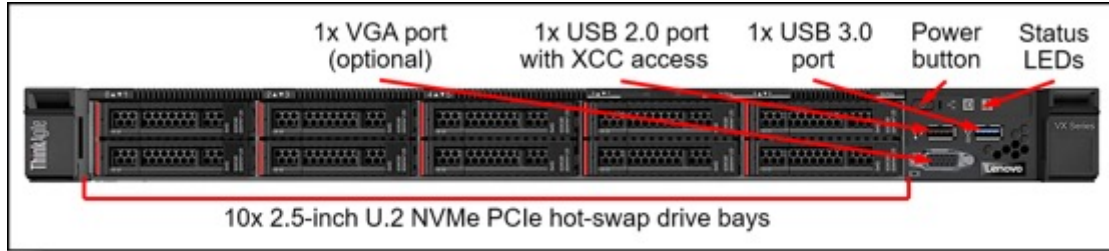

VX7320-N

Attribute	Specification
Processor	2x Intel Xeon Bronze, Silver, Gold, or Platinum Gen 2 processors
Memory	Up to 24 DIMM slots
Memory capacity	Up to 3 TB
Drive bays	10x 2.5-inch U.2 NVMe hot-swap