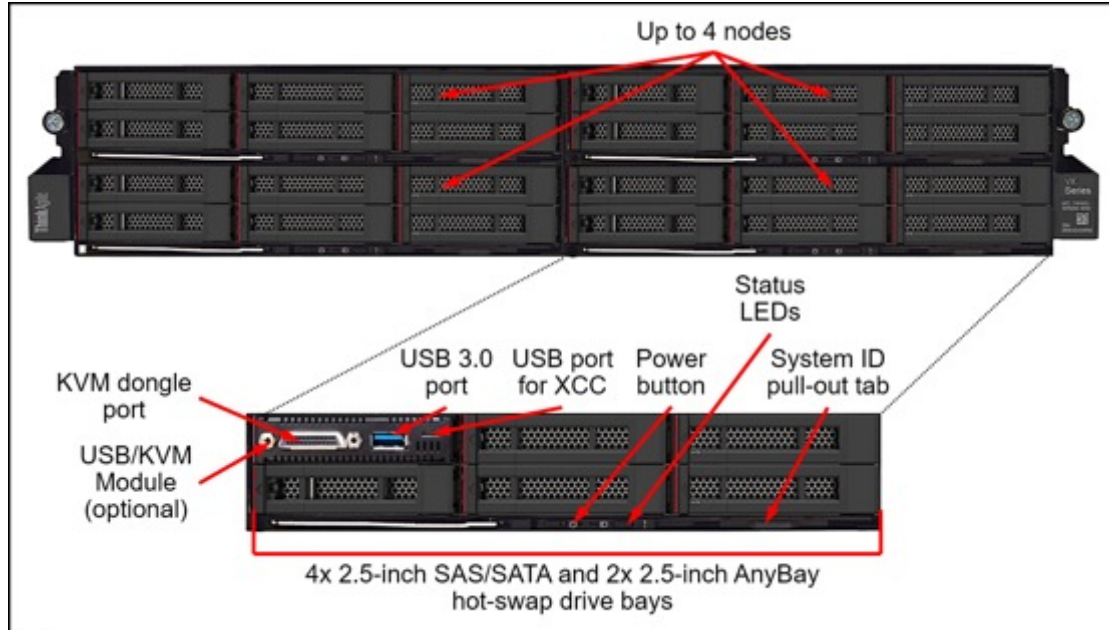

VX3720

Attribute	Specification (Per Node)
Processor	Up to 2x Intel Xeon Bronze, Silver, Gold, or Platinum Gen 2 processors
Memory	Up to 12 DIMM slots
Memory capacity	Up to 768 GB
Drive bays	4x 2.5-inch SAS/SATA and 2x 2.5-inch AnyBay hot-swap