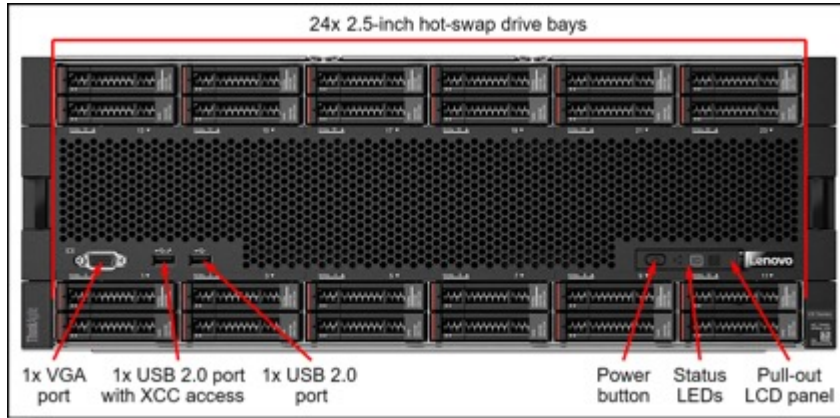

VX7820

Attribute	Specification (Per Node)
Processor	4x Intel Xeon Gold, or Platinum Gen 2 processors
Memory	Up to 48 DIMM slots
Memory capacity	Up to 12 TB
Drive bays	12x 2.5-inch SAS/SATA and 12x 2.5-inch AnyBay hot-swap