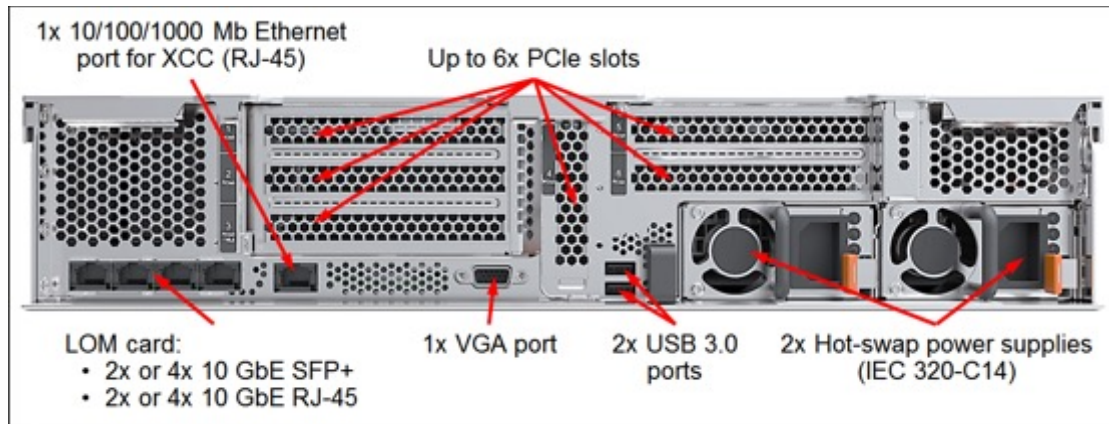

VX7520

Attribute	Specification (Per Node)
Processor	2x Intel Xeon Bronze, Silver, Gold, or Platinum Gen 2 processors
Memory	Up to 24 DIMM slots
Memory capacity	Up to 3 TB
Drive bays	• 20x 2.5-inch SAS/SATA and 4x 2.5-inch AnyBay hot-swap • 16x 2.5-inch SAS/SATA and 8x 2.5-inch AnyBay hot-swap