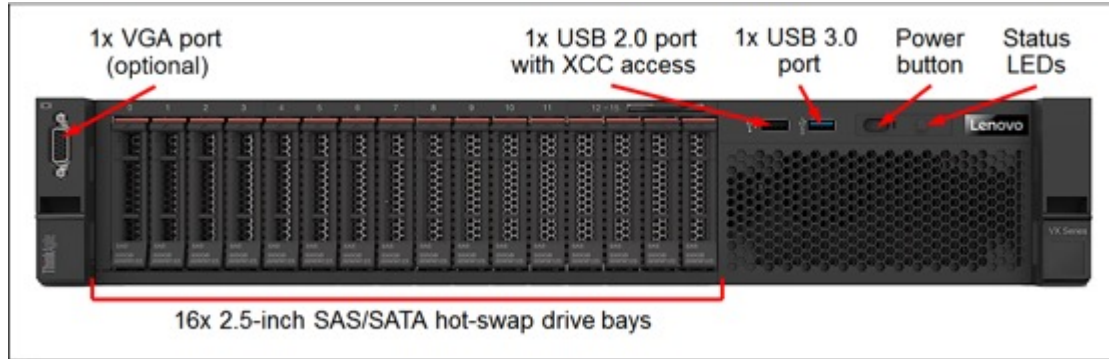

VX3520-G

Attribute	Specification
Processor	2x Intel Xeon Bronze, Silver, Gold, or Platinum Gen 2 processors
Memory	Up to 24 DIMM slots
Memory capacity	Up to 3 TB
Drive bays	16x 2.5-inch SAS/SATA hot-swap
GPU adapters	- Up to 2x Tesla M10, M60, MI25, or V340 - Up to 3x Quadro P620 or Tesla P4000, V100 - Up to 5x Tesla T4