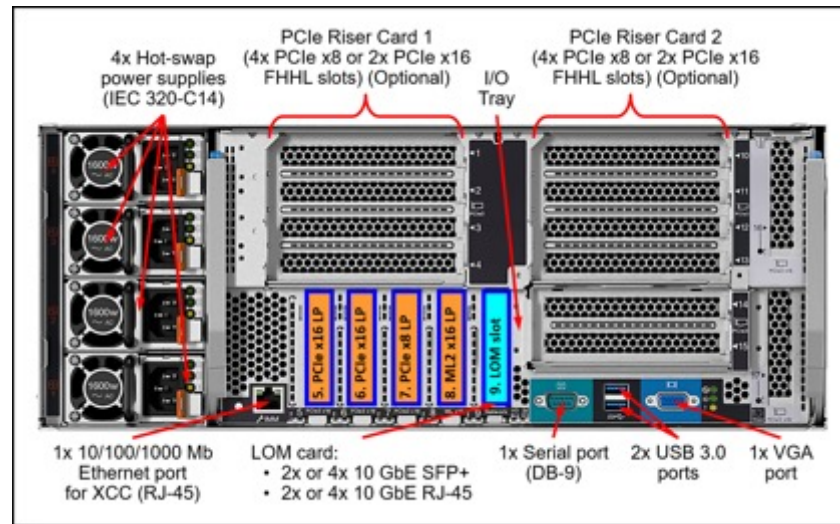

VX7820

Attribute	Specification (Per Node)
Processor	4x Intel Xeon Gold, or Platinum Gen 2 processors
Memory	Up to 48 DIMM slots
Memory capacity	Up to 12 TB
Drive bays	12x 2.5-inch SAS/SATA and 12x 2.5-inch AnyBay hot-swap