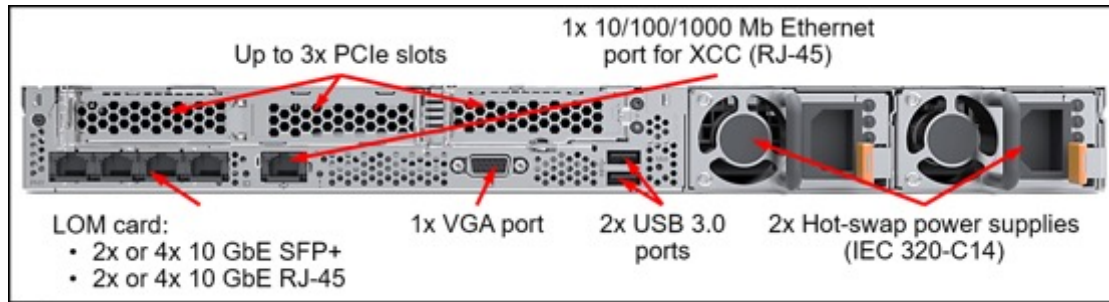

VX3320

Attribute	Specification
Processor	Up to 2x Intel Xeon Bronze, Silver, Gold, or Platinum Gen 2 processors
Memory	Up to 24 DIMM slots
Memory capacity	Up to 3 TB
Drive bays	6x 2.5-inch SAS/SATA and 4x 2.5-inch AnyBay hot-swap